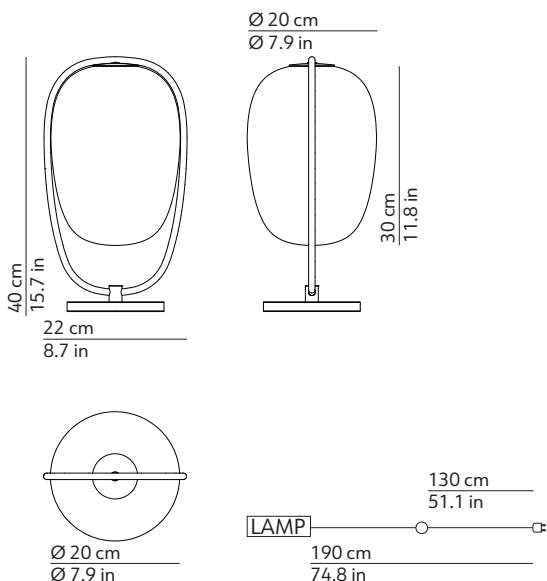

TECHNICAL DRAWINGS

CODES

220-240 V
 K385320N black
 K385320 brass

220-240 V (UK & Ireland)
 K385320NGB black
 K385320GB brass

120 V
 K385320NUS black
 K385320US brass

TECHNICAL DATA

Light source type E27 Ø 6cm max / E26 Ø 2.4in max (120 V)
 Lamp power 1 x 20 W max (220-240 V)
 1 x 7 W max (120 V)
 Feeding 220-240 V / 120 V
 Dimmer No

PRODUCT INFORMATION

Installation Table
 Net weight 2.40 kg / 5.28 lbs

Structure
 Colour Black RAL9005 or Brass
 Finish Matte
 Material Coated metal

Diffuser
 Colour White
 Finish Matte
 Material Two layers of mouth blown glass

Cable
 Colour Transparent
 Material PVC

Switch
 Colour Transparent
 Material Plastic
 Position Over the cable

PACKAGING

Box 1 Structure
 Dimensions L x W x H 44.5 x 29.5 x 20 cm / 17.5 x 11.6 x 7.9 in
 Volume 0.026 m³ / 0.927 ft³
 Gross weight 2 kg / 4.40 lbs

Box 2 Diffuser
 Dimensions L x W x H 26 x 26 x 33 cm / 10.2 x 10.2 x 13 in
 Volume 0.022 m³ / 0.788 ft³
 Gross weight 2 kg / 4.40 lbs