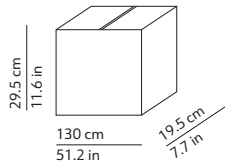

CODES AND DIMENSIONS / CODICI E DIMENSIONI

K405340N
K405340

PACKAGING / IMBALLO

Diffuser
Volume: 0.075 m³ / 2.641 ft³
Gross weight: 7.40 kg / 16.28 lbs

Structure
Volume: 0.019 m³ / 0.672 ft³
Gross weight: 12.60 kg / 27.72 lbs