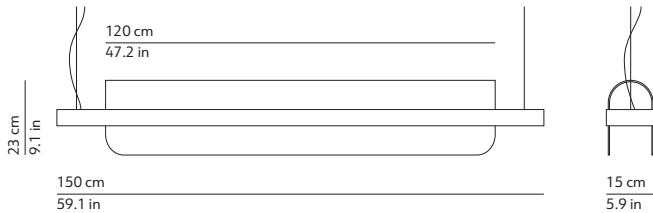

CODES AND DIMENSIONS / CODICI E DIMENSIONI

K405340N
K405340

PACKAGING / IMBALLO

Diffuser
Volume: 0.075 m³ / 2.641 ft³
Gross weight: 7.40 kg / 16.28 lbs

Structure
Volume: 0.019 m³ / 0.672 ft³
Gross weight: 12.60 kg / 27.72 lbs

Dimmable / Dimmerabile
1-10V

Suspension lamp
Lampada a sospensione

Canopy - L 9.5 in - W 3.2 in - H 2 in - brass
fixed to the ceiling with not provided screws (2-4)
Rosone - L 24 cm - W 8 cm - H 5 cm - ottone
fissato a soffitto con tasselli (2-4) non forniti