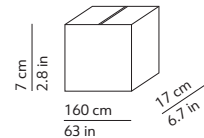

CODES AND DIMENSIONS / CODICI E DIMENSIONI

K405340N
K405340

PACKAGING / IMBALLO

Diffuser
Volume: 0.075 m³ / 2.641 ft³
Gross weight: 7.40 kg / 16.28 lbs

Structure
Volume: 0.019 m³ / 0.672 ft³
Gross weight: 12.60 kg / 27.72 lbs