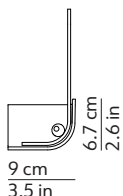

CODES

220-240 V
K340406N Black
K340406O Brass

120 V
K340406NUS Black
K340406OUS Brass

TECHNICAL DATA

Light source type Board LED
Lamp power 1 x 14 W
Lamp luminous flux 1320 lm
Colour temperature 2700 K
CRI >90
Feeding 220-240 V / 120 V
Dimmable Yes
Dimming type Phase cut / 1-10 V or Push (120 V)

PRODUCT INFORMATION

Installation Wall
Net weight 1.4 kg / 3.08 lbs

Structure
Colour Black RAL9005 or Brass
Finish Matte
Material Die-casted coated aluminium

Diffuser
Colour Transparent
Finish Shiny
Material Textured and curved glass

TECHNICAL DRAWINGS

120 V

PACKAGING

Box 1 Diffuser
Dimensions L x W x H 35 x 24 x 12.5 cm / 13.8 x 9.4 x 4.9 in
Volume 0.011 m³ / 0.371 ft³
Gross weight 1 kg / 2.2 lbs

Box 2 Structure
Dimensions L x W x H 20 x 13 x 10 cm / 7.9 x 5.1 x 3.9 in
Volume 0.003 m³ / 0.092 ft³
Gross weight 1.1 kg / 2.42 lbs