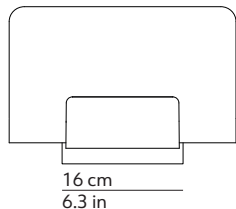

CODES

220-240 V
K340406N Black
K340406O Brass

120 V
K340406NUS Black
K340406OUS Brass

TECHNICAL DATA

Light source type Board LED
Lamp power 1 x 14 W
Lamp luminous flux 1320 lm
Colour temperature 2700 K
CRI >90
Feeding 220-240 V / 120 V
Dimmable Yes
Dimming type Phase cut / 1-10 V or Push (120 V)

PRODUCT INFORMATION

Installation Wall
Net weight 1.4 kg / 3.08 lbs

Structure
Colour Black RAL9005 or Brass
Finish Matte
Material Die-casted coated aluminium

Diffuser
Colour Transparent
Finish Shiny
Material Textured and curved glass

TECHNICAL DRAWINGS

120 V

PACKAGING

Box 1 Diffuser
Dimensions L x W x H 35 x 24 x 12.5 cm / 13.8 x 9.4 x 4.9 in
Volume 0.011 m³ / 0.371 ft³
Gross weight 1 kg / 2.2 lbs

Box 2 Structure
Dimensions L x W x H 20 x 13 x 10 cm / 7.9 x 5.1 x 3.9 in
Volume 0.003 m³ / 0.092 ft³
Gross weight 1.1 kg / 2.42 lbs