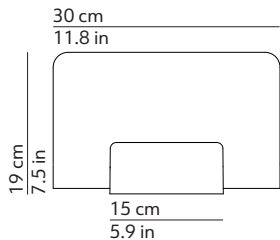

CODES

220-240 V
K340406N Black
K340406O Brass

120 V
K340406NUS Black
K340406OUS Brass

TECHNICAL DATA

Light source type Board LED
Lamp power 1 x 14 W
Lamp luminous flux 1320 lm
Colour temperature 2700 K
CRI >90
Feeding 220-240 V / 120 V
Dimmable Yes
Dimming type Phase cut / 1-10 V or Push (120 V)

PRODUCT INFORMATION

Installation Wall
Net weight 1.4 kg / 3.08 lbs

Structure
Colour Black RAL9005 or Brass
Finish Matte
Material Die-casted coated aluminium

Diffuser
Colour Transparent
Finish Shiny
Material Textured and curved glass

TECHNICAL DRAWINGS

120 V

PACKAGING

Box 1 Diffuser
Dimensions L x W x H 35 x 24 x 12.5 cm / 13.8 x 9.4 x 4.9 in
Volume 0.011 m³ / 0.371 ft³
Gross weight 1 kg / 2.2 lbs

Box 2 Structure
Dimensions L x W x H 20 x 13 x 10 cm / 7.9 x 5.1 x 3.9 in
Volume 0.003 m³ / 0.092 ft³
Gross weight 1.1 kg / 2.42 lbs