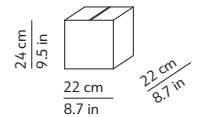

CODES AND DIMENSIONS / CODICI E DIMENSIONI

K350355B
K350355C
K350355O

PACKAGING / IMBALLO

Diffuser
Volume: 0.027 m³ / 0.968 ft³
Gross weight: 2.00 kg / 4.40 lbs

Structure
Volume: 0.046 m³ / 1.625 ft³
Gross weight: 3.5 kg / 7.7 lbs

Accessories
Volume: 0.007 m³ / 0.249 ft³
Gross weight: 12.00 kg / 26.40 lbs

Base
Volume: 0.012 m³ / 0.410 ft³
Gross weight: 2.00 kg / 4.40 lbs

MATERIALS AND FINISHINGS / MATERIALI E FINITURE

DIFFUSER / DIFFUSORE