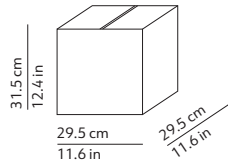

CODES AND DIMENSIONS / CODICI E DIMENSIONI

K350355B
K350355C
K350355O

PACKAGING / IMBALLO

Diffuser
Volume: 0.027 m³ / 0.968 ft³
Gross weight: 2.00 kg / 4.40 lbs

Structure
Volume: 0.046 m³ / 1.625 ft³
Gross weight: 3.5 kg / 7.7 lbs

Accessories
Volume: 0.007 m³ / 0.249 ft³
Gross weight: 12.00 kg / 26.40 lbs

Base
Volume: 0.012 m³ / 0.410 ft³
Gross weight: 2.00 kg / 4.40 lbs

MATERIALS AND FINISHINGS / MATERIALI E FINITURE

DIFFUSER / DIFFUSORE