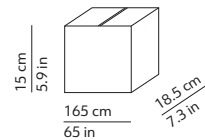

CODES AND DIMENSIONS / CODICI E DIMENSIONI

K350355B
K350355C
K350355O

PACKAGING / IMBALLO

Diffuser
Volume: 0.027 m³ / 0.968 ft³
Gross weight: 2.00 kg / 4.40 lbs

Structure
Volume: 0.046 m³ / 1.625 ft³
Gross weight: 3.5 kg / 7.7 lbs

Accessories
Volume: 0.007 m³ / 0.249 ft³
Gross weight: 12.00 kg / 26.40 lbs

Base
Volume: 0.012 m³ / 0.410 ft³
Gross weight: 2.00 kg / 4.40 lbs

MATERIALS AND FINISHINGS / MATERIALI E FINITURE

DIFFUSER / DIFFUSORE