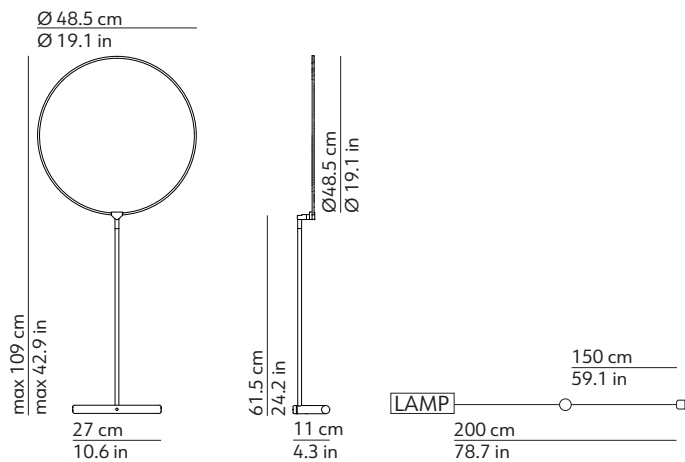

CODES

220-240 V
505424N black

220-240 V (UK & Ireland)
505424NGB black

120 V
505424NUS black

TECHNICAL DATA

Light source type	Strip LED
Lamp power	1 x 17.5 W
Source luminous flux	1050 lm
Color temperature	2700 K
CRI	>90
Feeding	220-240 V / 120 V
Dimmer	Yes

PRODUCT INFORMATION

Installation Table
Net weight 1.8 kg / 3.96 lbs

Structure
Colour Black RAL9005
Finish Matte
Material Varnished metal

Diffuser
Colour White
Material Opal PC

Cable
Colour Black
Material PVC

Switch and dimmer
Colour Black
Material Metal
Position Over the cable
Dimmer type 3 step 0-100%

TECHNICAL DRAWINGS

PACKAGING

Box 1
Dimensions L x W x H 69 x 54 x 16 cm / 27.2 x 21.3 x 6.3 in
Volume 0.060 m³ / 2.105 ft³
Gross weight 3.7 kg / 8.14 lbs