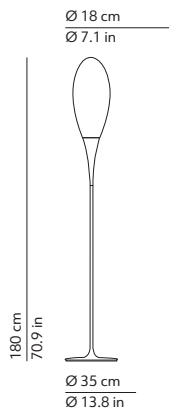

## SPILLO floor

CONSTANTIN WORTMANN / 2010

EN Floor lamp. Rotational-moulded polyethylene diffuser. Powder coated metal structure and base.

IT Lampada da terra. Diffusore in polietilene stampato in rotazionale. Struttura e base in metallo verniciato a polvere.

### CODES AND DIMENSIONS / CODICI E DIMENSIONI

232134EU

### PACKAGING / IMBALLO

Volume: 0.218 m<sup>3</sup> / 7.688 ft<sup>3</sup>  
Gross weight: 8.94 kg / 19.67 lbs