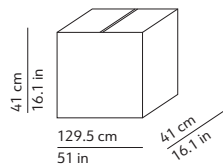

### PACKAGING / IMBALLO

Volume: 0.218 m<sup>3</sup> / 7.688 ft<sup>3</sup>  
Gross weight: 8.94 kg / 19.67 lbs