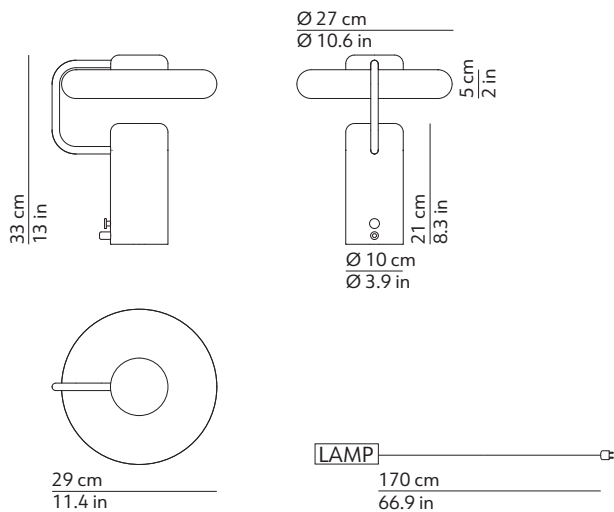

TECHNICAL DRAWINGS

CODES

K513443N27	Black
K513443O27	Brass

TECHNICAL DATA

Light source type	Board LED
Lamp power	1 x 14 W
Source luminous flux	1450 lm
Color temperature	2700 K
CRI	>90
Feeding	100-240 V
Dimmer	Yes

PRODUCT INFORMATION

Installation	Table
Net weight	4.60 kg / 10.12 lbs

Structure

Colour	Black RAL9005
Finish	Matte
Material	Varnished metal

Colour	Brass
Finish	Shiny
Material	Plated metal

Diffuser

Colour	White
Finish	Matte
Material	Mouth blown glass

Cable

Colour	Black
Material	PVC

Switch and dimmer

Colour	Black
Material	Metal
Position	On the structure
Dimmer type	Linear

PACKAGING

Box 1	Diffuser
Dimensions L x W x H	35 x 34.5 x 11 cm / 13.8 x 13.6 x 4.3 in
Volume	0.013 m ³ / 0.469 ft ³
Gross weight	1.70 kg / 3.74 lbs

Box 2	Structure
Dimensions L x W x H	38 x 26 x 16 cm / 15 x 10.2 x 6.3 in
Volume	0.016 m ³ / 0.558 ft ³
Gross weight	4.20 kg / 9.24 lbs