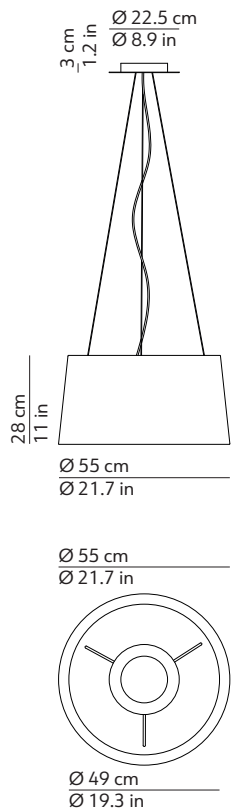

TECHNICAL DRAWINGS

CODES

220-240 V
223945BIEU White
223945ECEU Ecrù

120 V
223945BIUS White
223945ECUS Ecrù

TECHNICAL DATA

Light source type E27 - E26 (120V)
Lamp power 3 x 70 W max
Feeding 220-240 V / 120 V
Dimmable Yes

PRODUCT INFORMATION

Installation Suspension
Net weight 3 kg / 6.60 lbs

Diffuser
Colour White or Ecrù
Material Fire resistant fabric shade

Structure and canopy
Colour White
Finish Matte
Material Varnished metal

Cable
Length 180 cm / 70.9 in - different lengths on request
Colour Transparent
Material PVC

Type 3 x steel wire
Length 200 cm / 78.7 in
Colour Grey
Material Steel

PACKAGING

Box 1
Dimensions L x W x H 60 x 60 x 33 cm / 23.6 x 23.6 x 13 in
Volume 0.119 m³ / 4.195 ft³
Gross weight 5.30 kg / 11.66 lbs