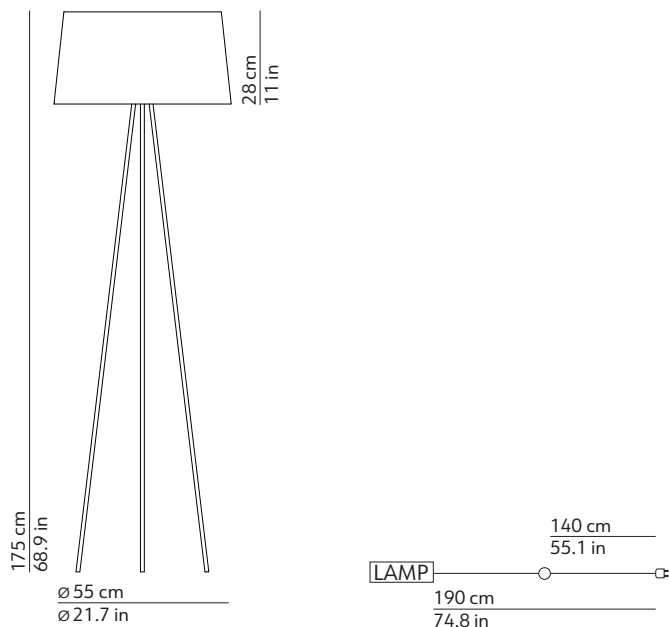

TECHNICAL DRAWINGS

CODES

220-240 V
K947BIEU White
K947BEEU Ecrù

220-240 V (UK & Ireland)
K947BIGB White
K947BEGB Ecrù

120 V
K947BIUS White
K947BEUS Ecrù

TECHNICAL DATA

Light source type E27 / E26 (120V)
Lamp power 3 x 70 W
Feeding 220-240 V / 120 V
Dimmer Yes

PRODUCT INFORMATION

Installation Floor
Net weight 5.60 kg / 12.32 lbs

Structure
Colour White RAL9016
Finish Matte
Material Varnished metal

Lampshade
Colour White
Ecrù
Finish Matte
Material Fire resistant fabric shade

Cable
Colour Transparent
Material PVC

Switch and dimmer
Colour Transparent
Material Plastic
Position Over the cable
Dimmer type Linear

PACKAGING

Box 1
Structure
Dimensions L x W x H 18.5 x 18.5 x 176 cm / 7.3 x 7.3 x 69.3 in
Volume 0.060 m³ / 2.127 ft³
Gross weight 4.5 kg / 9.9 lbs

Box 2
Lampshade
Dimensions L x W x H 60 x 60 x 33 cm / 23.6 x 23.6 x 13 in
Volume 0.119 m³ / 4.195 ft³
Gross weight 3.5 kg / 7.7 lbs