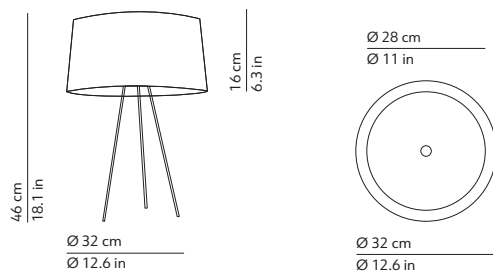

TRIPOD table

CHRISTOPHE PILLET / 2002

^{EN} Table lamp, structure in white painted metal. Shade in fire-resistant fabric closed by a painted perforated metallic disc.

^{IT} Lampada da tavolo, struttura in metallo verniciato bianco. Paralume in tessuto ignifugo chiuso da disco in metallo microforato e verniciato.

CODES AND DIMENSIONS / CODICI E DIMENSIONI

K946BIEU
K946BEEU
K946MOEU

PACKAGING / IMBALLO

Diffuser
Volume: 0.032 m³ / 1.128 ft³
Gross weight: 1.38 kg / 3.04 lbs

Structure
Volume: 0.024 m³ / 0.851 ft³
Gross weight: 1.86 kg / 4.09 lbs