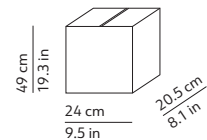

CODES AND DIMENSIONS / CODICI E DIMENSIONI

K946BIEU
K946BEEU
K946MOEU

PACKAGING / IMBALLO

Diffuser
Volume: 0.032 m³ / 1.128 ft³
Gross weight: 1.38 kg / 3.04 lbs

Structure
Volume: 0.024 m³ / 0.851 ft³
Gross weight: 1.86 kg / 4.09 lbs