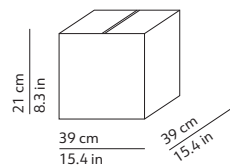

CODES AND DIMENSIONS / CODICI E DIMENSIONI

K946BIEU
K946BEEU
K946MOEU

PACKAGING / IMBALLO

Diffuser
Volume: 0.032 m³ / 1.128 ft³
Gross weight: 1.38 kg / 3.04 lbs

Structure
Volume: 0.024 m³ / 0.851 ft³
Gross weight: 1.86 kg / 4.09 lbs