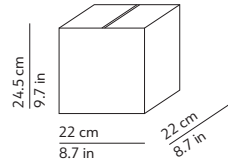

#### CODES AND DIMENSIONS / CODICI E DIMENSIONI

100266SNNL

#### PACKAGING / IMBALLO

Volume: 0.012 m<sup>3</sup> / 0.419 ft<sup>3</sup>  
Gross weight: 1.26 kg / 2.77 lbs