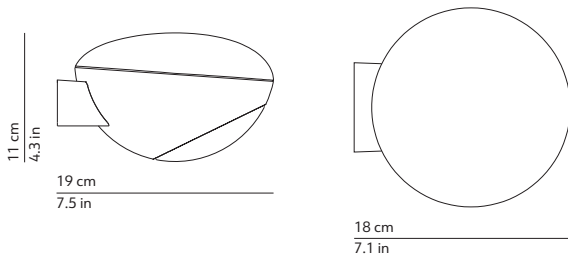

#### CODES AND DIMENSIONS / CODICI E DIMENSIONI

100266SNNL

#### PACKAGING / IMBALLO

Volume: 0.012 m<sup>3</sup> / 0.419 ft<sup>3</sup>  
Gross weight: 1.26 kg / 2.77 lbs