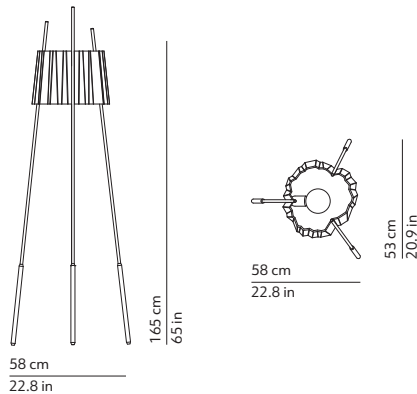

This lamp must be disposed in conformity with the EU directive 2002/96/EC
Apparecchio di illuminazione da smaltire secondo la direttiva EU 2002/96/EC

CODES AND DIMENSIONS / CODICI E DIMENSIONI

K501418B
K501418BLU
K501418RO

PACKAGING / IMBALLO

Diffuser
Volume: 0.109 m³ / 3.858 ft³
Gross weight: 7.00 kg / 15.43 lbs

Structure
Volume: 0.062 m³ / 2.176 ft³
Gross weight: 10.00 kg / 22.05 lbs

MATERIALS AND FINISHINGS / MATERIALI E FINITURE