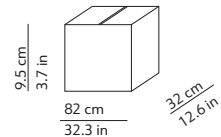

VICEVERSA 2

K370281GA
K370281GF

PACKAGING / IMBALLO

Diffuser
Volume: 0.029 m³ / 1.024 ft³
Gross weight: 2.20 kg / 4.84 lbs

Structure
Volume: 0.025 m³ / 0.880 ft³
Gross weight: 4.00 kg / 8.80 lbs

Diffuser x 2
Volume: 0.029 m³ / 1.024 ft³
Gross weight: 2.20 kg / 4.84 lbs

Structure x 2
Volume: 0.025 m³ / 0.880 ft³
Gross weight (Viceversa): 4.00 kg / 8.80 lbs
Gross weight (Viceversa 2): 3.13 kg / 6.89 lbs

MATERIALS AND FINISHINGS / MATERIALI E FINITURE

DIFFUSER / DIFFUSORE