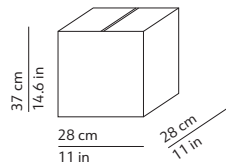

* Canopy IP20 - structure built in compliance with IP54 specifications
* Rosone IP20 - struttura costruita in conformità alle specifiche IP54

CODES AND DIMENSIONS / CODICI E DIMENSIONI

VICEVERSA

K370280GA
K370280GF

VICEVERSA 2

K370281GA
K370281GF

PACKAGING / IMBALLO

Diffuser
Volume: 0.029 m³ / 1.024 ft³
Gross weight: 2.20 kg / 4.84 lbs

Structure
Volume: 0.025 m³ / 0.880 ft³
Gross weight: 4.00 kg / 8.80 lbs

Diffuser x 2
Volume: 0.029 m³ / 1.024 ft³
Gross weight: 2.20 kg / 4.84 lbs

Structure x 2
Volume: 0.025 m³ / 0.880 ft³
Gross weight (Viceversa): 4.00 kg / 8.80 lbs
Gross weight (Viceversa 2): 3.13 kg / 6.89 lbs

MATERIALS AND FINISHINGS / MATERIALI E FINITURE

DIFFUSER / DIFFUSORE