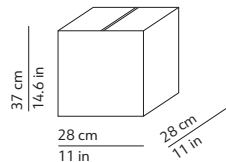

VICEVERSA 2

K370281GA
K370281GF

PACKAGING / IMBALLO

Diffuser
Volume: 0.029 m³ / 1.024 ft³
Gross weight: 2.20 kg / 4.84 lbs

Structure
Volume: 0.025 m³ / 0.880 ft³
Gross weight: 4.00 kg / 8.80 lbs

Diffuser x 2
Volume: 0.029 m³ / 1.024 ft³
Gross weight: 2.20 kg / 4.84 lbs

Structure x 2
Volume: 0.025 m³ / 0.880 ft³
Gross weight (Viceversa): 4.00 kg / 8.80 lbs
Gross weight (Viceversa 2): 3.13 kg / 6.89 lbs

MATERIALS AND FINISHINGS / MATERIALI E FINITURE

DIFFUSER / DIFFUSORE