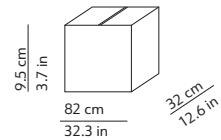

VICEVERSA 2

K370281GA
K370281GF

PACKAGING / IMBALLO

Diffuser
Volume: 0.029 m³ / 1.024 ft³
Gross weight: 2.20 kg / 4.84 lbs

Structure
Volume: 0.025 m³ / 0.880 ft³
Gross weight: 4.00 kg / 8.80 lbs

Diffuser x 2
Volume: 0.029 m³ / 1.024 ft³
Gross weight: 2.20 kg / 4.84 lbs

Structure x 2
Volume: 0.025 m³ / 0.880 ft³
Gross weight (Viceversa): 4.00 kg / 8.80 lbs
Gross weight (Viceversa 2): 3.13 kg / 6.89 lbs

MATERIALS AND FINISHINGS / MATERIALI E FINITURE

DIFFUSER / DIFFUSORE