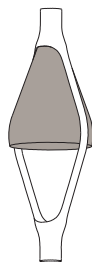

MATERIALS AND FINISHINGS / MATERIALI E FINITURE

DIFFUSER / DIFFUSORE

Amber / Ambra

Smokey grey / Fumè

Mouth blown glass
Vetro soffiato